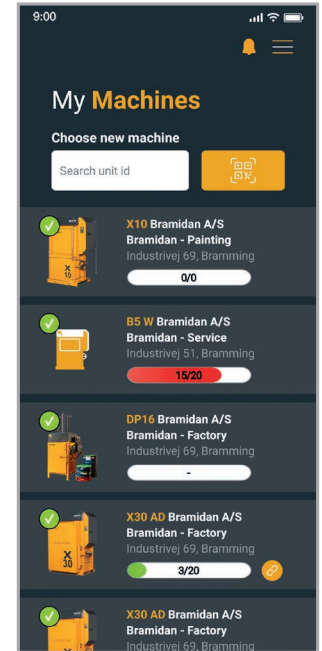

BRA-IN App

Unleash the full potential of your machine

Relevant information and access to services directly from your phone through our BRA-IN App. When your machines are registered, you will be able to see manuals, instruction videos, output data, order pick-up or get relevant push notifications.

You only need the machine to be equipped with a modem and an active SIM card subscription. You can purchase a BRA-IN modem to your machine or have it installed from the factory.

Highlights

- Get notifications about your machine, output, and machine errors.
- Real-time fill levels of your compactors.
- Order pick-up directly from the app.
- Easy access to manuals and instruction videos.
- Driving directions to the location of your equipment.
- Check historical data.
- Change contact details of waste collector.

Limited access

- Install app
- Scan QR-code directly from your machine
- Get access to manuals and instruction videos

Download

Search for "BRA-IN" in App Store or Google Play.

Access

Log in or scan QR-code (active SIM card and subscription is necessary to get access to all app functionalities).

My machines

Follow the status of your machines.

What is BRA-IN, Bramidan Intelligence?

In our business BRA-IN is short for Bramidan Intelligence, and a collective name for our special developed IOT system. This links all connected compaction equipment with IT systems, providing you with a 360 degree view of your equipment minimizing direct and indirect waste handling costs over time.