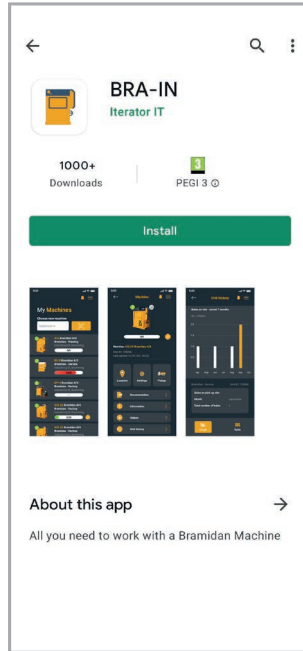

BRA-IN App

Unleash the full potential of your machine

Relevant information and access to services directly from your phone through our BRA-IN App. When your machines are registered, you will be able to see manuals, instruction videos, output data, order pick-up or get relevant push notifications.

You only need the machine to be equipped with a modem and an active SIM card subscription. You can purchase a BRA-IN modem to your machine or have it installed from the factory.

Highlights

- Get notifications about your machine, output, and machine errors.
- Real-time fill levels of your compactors.
- Order pick-up directly from the app.
- Easy access to manuals and instruction videos.
- Driving directions to the location of your equipment.
- Check historical data.
- Change contact details of waste collector.

BRA-IN App

Get started – easy and quickly

Get started

You have 2 possibilities of accessing data:

Full access

Invitation from administrator

- Choose password
- Install app
- Log in
- Full access to your machines

Limited access

- Install app
- Scan QR-code directly from your machine
- Get access to manuals and instruction videos

Download

Search for "BRA-IN" in App Store or Google Play.

Access

Log in or scan QR-code (active SIM card and subscription is necessary to get access to all app functionalities).