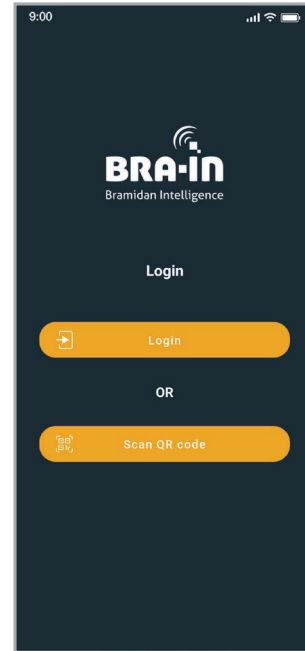

BRA-IN App

Unleash the full potential of your machine

Relevant information and access to services directly from your phone through our BRA-IN App. When your machines are registered, you will be able to see manuals, instruction videos, output data, order pick-up or get relevant push notifications.

BRA-IN App

Get started – easy and quickly

Get started

You have 2 possibilities of accessing data:

Full access

Invitation from administrator

- Choose password
- Install app
- Log in
- Full access to your machines

Limited access

- Install app
- Scan QR-code directly from your machine
- Get access to manuals and instruction videos

Download

Search for "BRA-IN" in App Store or Google Play.

Access

Log in or scan QR-code (active SIM card and subscription is necessary to get access to all app functionalities).