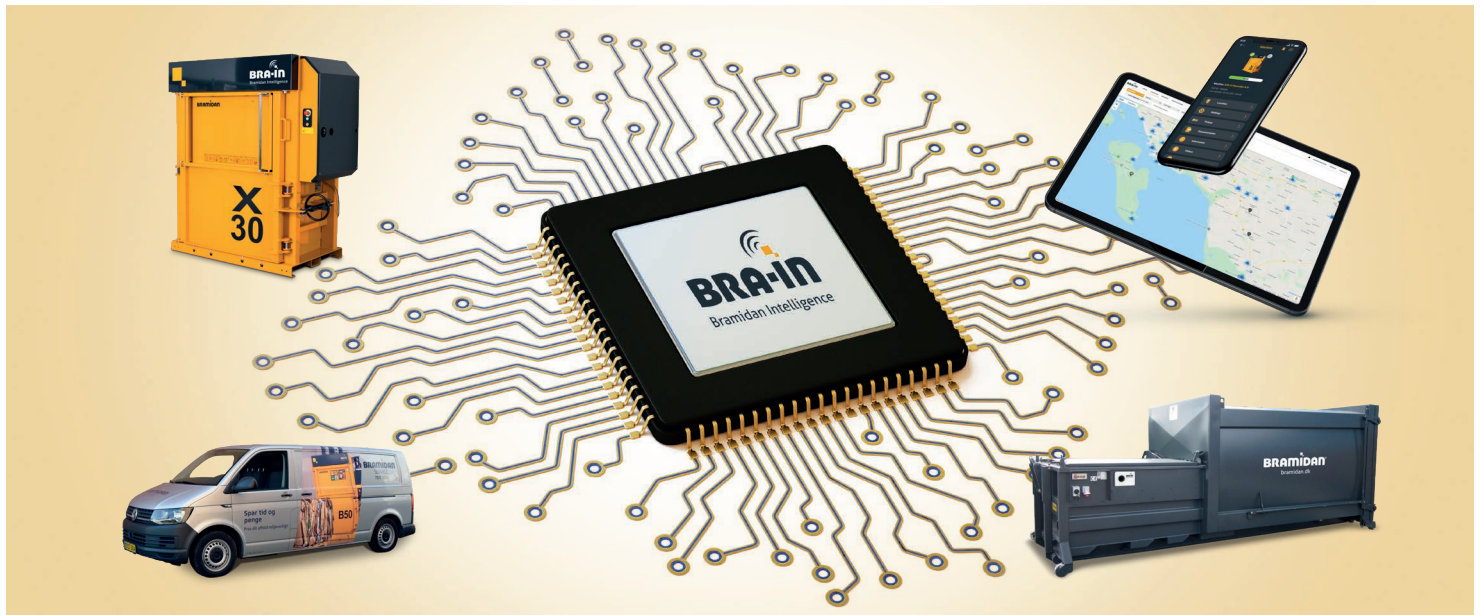

BRA-IN App

Unleash the full potential of your machine

Relevant information and access to services directly from your phone through our BRA-IN App. When your machines are registered, you will be able to see manuals, instruction videos, output data, order pick-up or get relevant push notifications.

You only need the machine to be equipped with a modem and an active SIM card subscription. You can purchase a BRA-IN modem to your machine or have it installed from the factory.

Highlights

- Get notifications about your machine, output, and machine errors.
- Real-time fill levels of your compactors.
- Order pick-up directly from the app.
- Easy access to manuals and instruction videos.
- Driving directions to the location of your equipment.
- Check historical data.
- Change contact details of waste collector.

Limited access

- Install app
- Scan QR-code directly from your machine
- Get access to manuals and instruction videos

Download

Search for "BRA-IN" in App Store or Google Play.

Access

Log in or scan QR-code (active SIM card and subscription is necessary to get access to all app functionalities).

My machines

Follow the status of your machines.

What is BRA-IN, Bramidan Intelligence?

In our business BRA-IN is short for Bramidan Intelligence, and a collective name for our special developed IOT system. This links all connected compaction equipment with IT systems, providing you with a 360 degree view of your equipment minimizing direct and indirect waste handling costs over time.